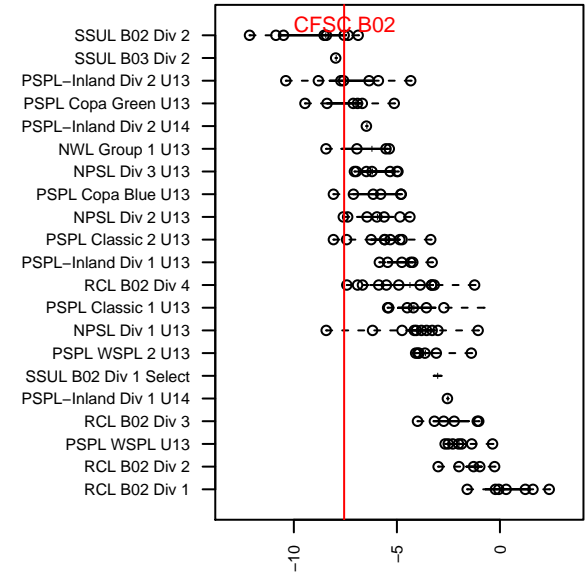

CFSC B02

Cascade Foothills SC
Enumclaw, WA
B02 total strength=494
attack=0.44 defense=0.27
fall league = SSUL B02 Div 2
notes= Howard 2014-5

alt names used:
CFSC BU-13 Howard

Venues played:
2015 SSUL B02 Div 2

**attack and defense variance (black dot)
relative to other teams
and top 10 in region**

**attack and defense rating
relative to others at age
and all opponents in last 13 months**

Performance relative to 13 month average